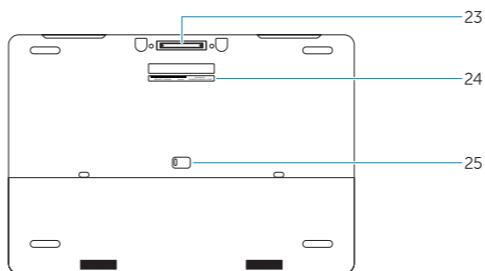

Dell Precision -7710 系列

Features

功能部件 | 功能 | 外觀 | 기능

1. Microphone
2. Camera (optional)
3. Camera-status light (optional)
4. Network connector
5. Power connector
6. Power button
7. Security-cable slot
8. USB 3.0 connector
9. Headset connector
10. Memory card reader
11. Fingerprint reader (optional)
12. Battery-status light
13. Hard-drive activity light
14. Power-status light
15. Speakers
16. Touchpad
17. Contactless smartcard reader (optional)
18. Smartcard reader (optional)
19. USB 3.0 connector
20. Mini DisplayPort connector
21. HDMI connector
22. USB-C connector (optional)
23. Docking connector
24. Service-tag label
25. Door and battery release latch