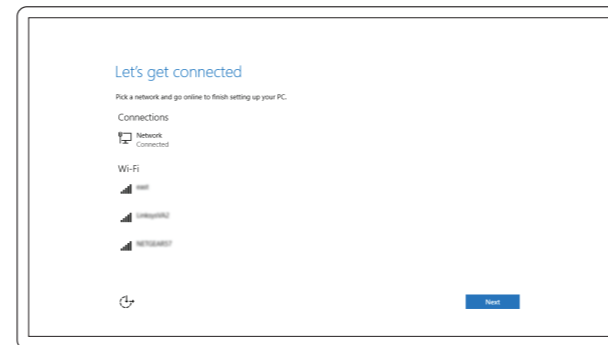

启用 Dell 更新 | 啓用 Dell 更新

Dell 업데이트를有効にする | Dell 업데이트 사용

Connect to your network

连接到网络 | 連接網路

ネットワークに接続する | 네트워크에 연결

NOTE: If you are connecting to a secured wireless network, enter the password for the wireless network access when prompted.